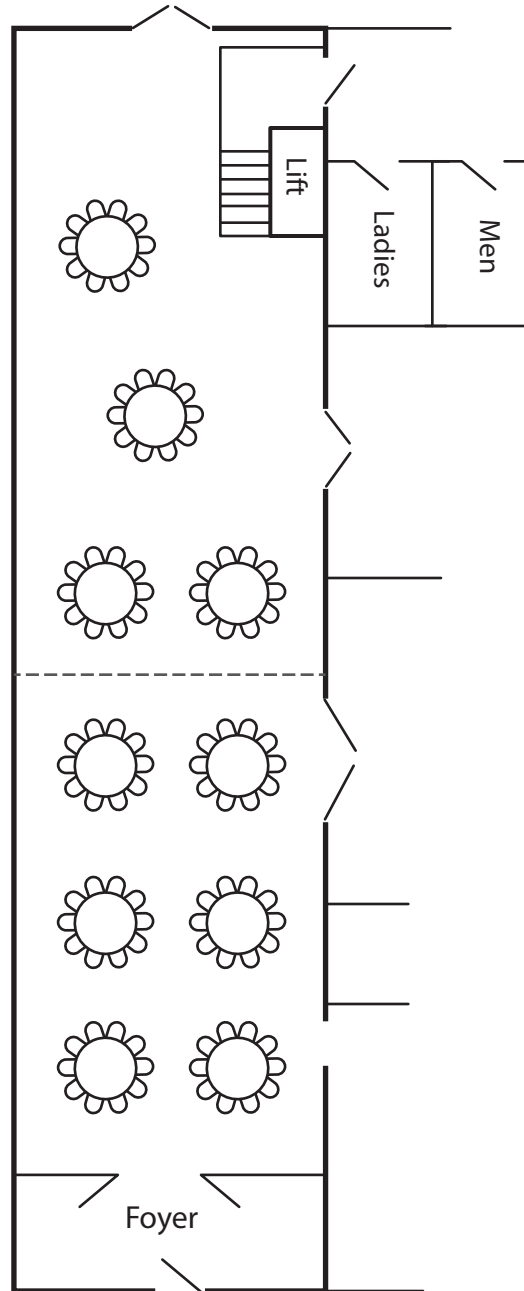

PARK ROOM

BANQUET SET

Park Room

Square feet: 2,400

Dimensions: 24' x 100'

Ceiling: 9'

Room Sets Available

Theater	200
Classroom	60
Banquet	100
Hollow Square	50
U Shape	48