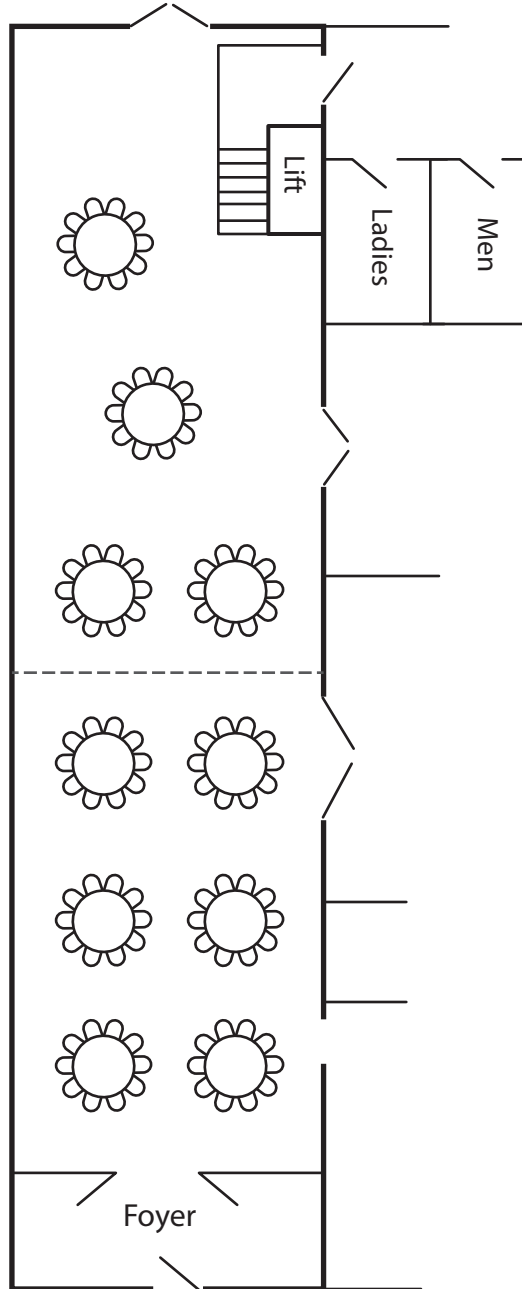

# PARK ROOM

## BANQUET SET

### Park Room

Square feet: 2,400

Dimensions: 24' x 100'

Ceiling: 9'

### Room Sets Available

Theater	200
Classroom	60
Banquet	100
Hollow Square	50
U Shape	48