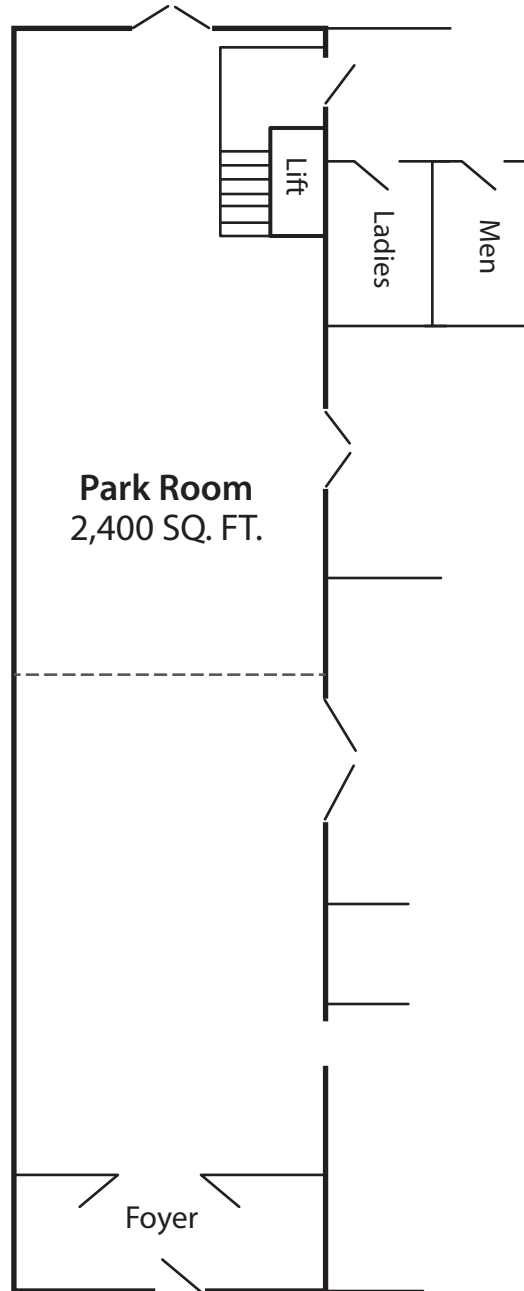

PARK ROOM

Park Room

Square feet: 2,400
Dimensions: 24' x 100'
Ceiling: 9'

Room Sets Available

Theater	200
Classroom	60
Banquet	100
Hollow Square	50
U Shape	48