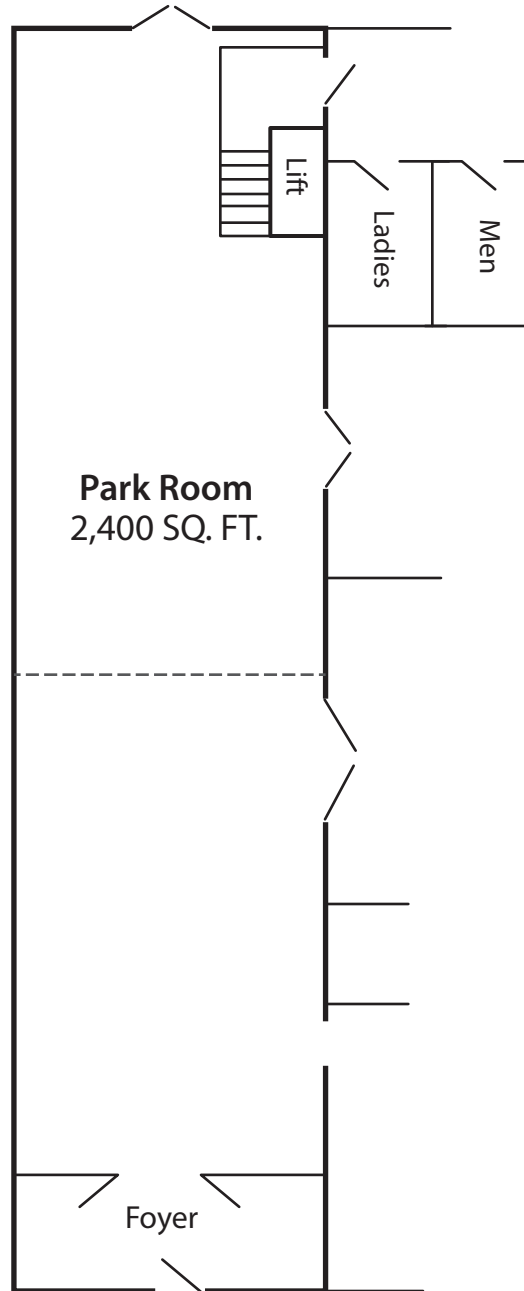

PARK ROOM

Park Room

Square feet: 2,400
Dimensions: 24' x 100'
Ceiling: 9'

Room Sets Available

Theater	200
Classroom	60
Banquet	100
Hollow Square	50
U Shape	48