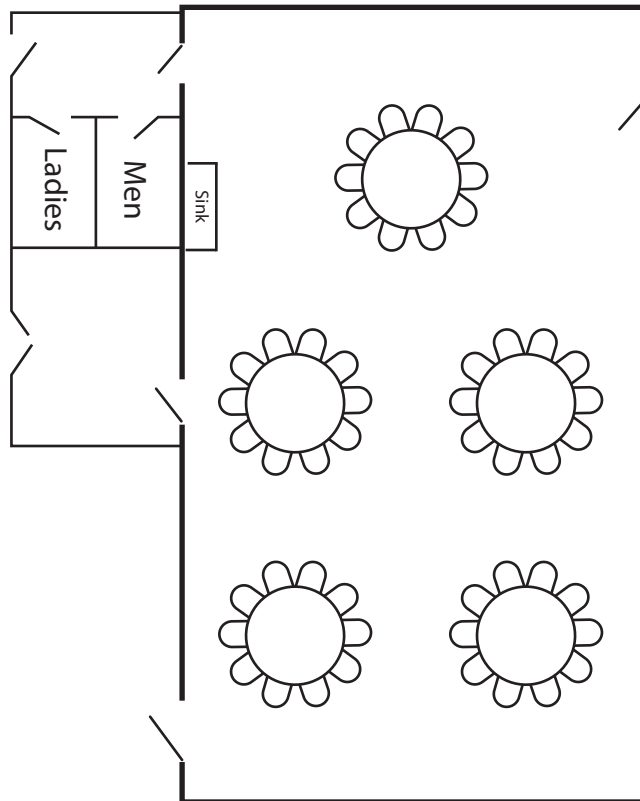

# RIVER ROOM

## BANQUET SET

### The River Room

Square feet: 1,000  
Dimensions: 25' x 40'  
Ceiling: 9'

### Room Sets Available

Theater	75
Classroom	52
Banquet	50
Hollow Square	36
U Shape	32