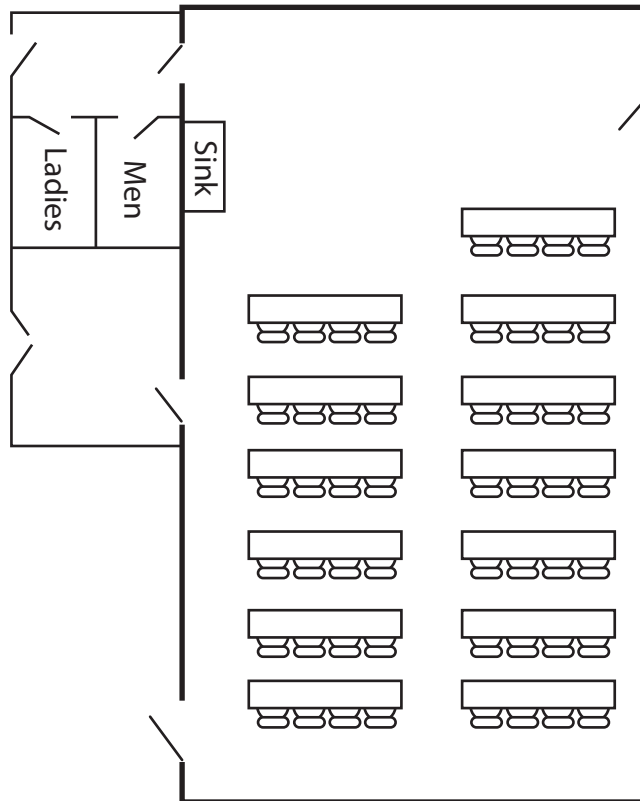

# RIVER ROOM

## CLASSROOM SET

### The River Room

Square feet: 1,000  
Dimensions: 25' x 40'  
Ceiling: 9'

### Room Sets Available

Theater	75
Classroom	52
Banquet	50
Hollow Square	36
U Shape	32