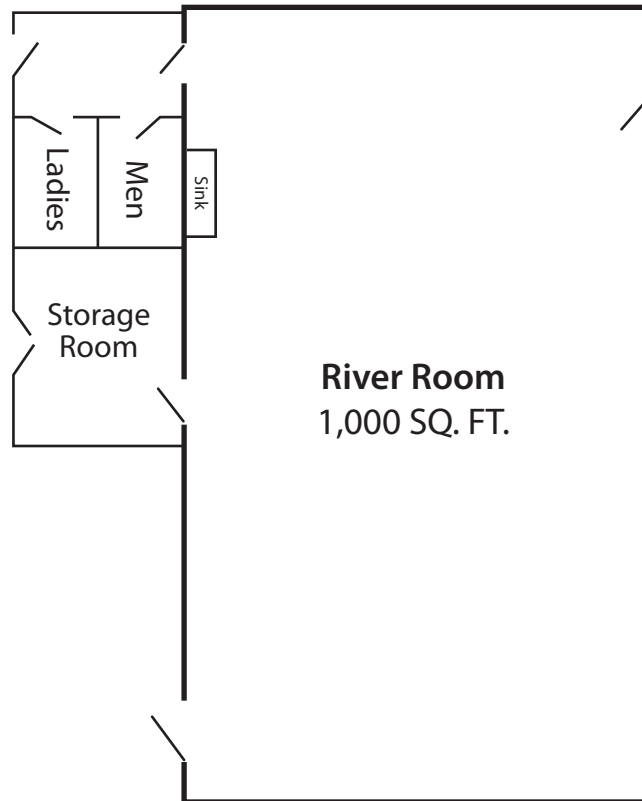

RIVER ROOM

The River Room

Square feet: 1,000
Dimensions: 25' x 40'
Ceiling: 9'

Room Sets Available

Theater	75
Classroom	52
Banquet	50
Hollow Square	36
U Shape	32