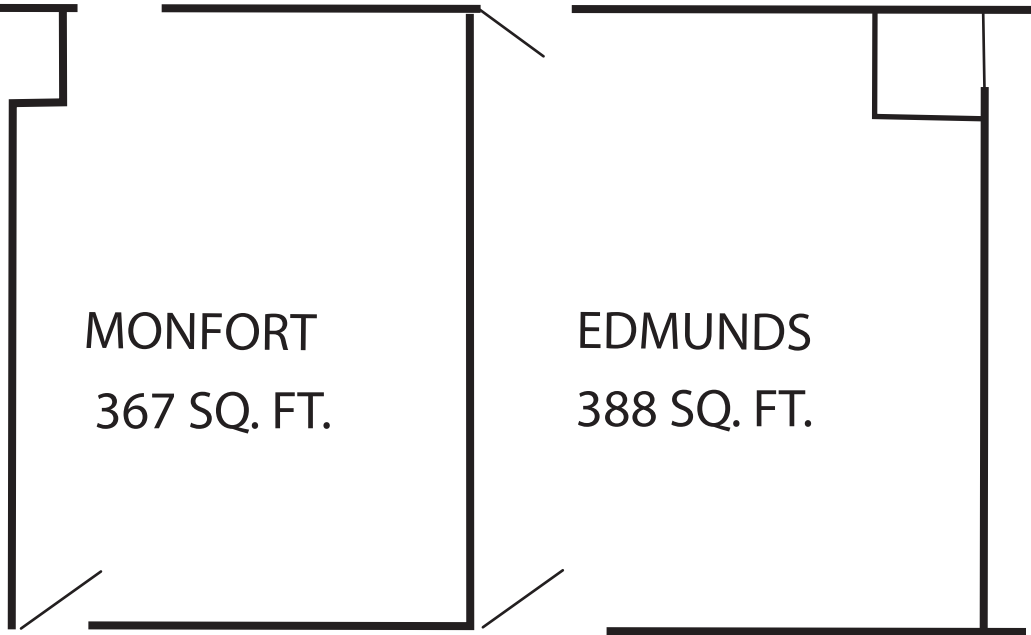

MONFORT & EDMUNDS ROOMS

Monfort Room

Square feet: 367
Dimensions: 22' x 17'
Ceiling: 9'

Edmunds Room

Square feet: 388
Dimensions: 22' x 18'
Ceiling: 9'

Board seating for 12

MONFORT
367 SQ. FT.

EDMUNDS
388 SQ. FT.

Edmunds Room Sets Available	
Banquet	20
Conference	14
Theater	20