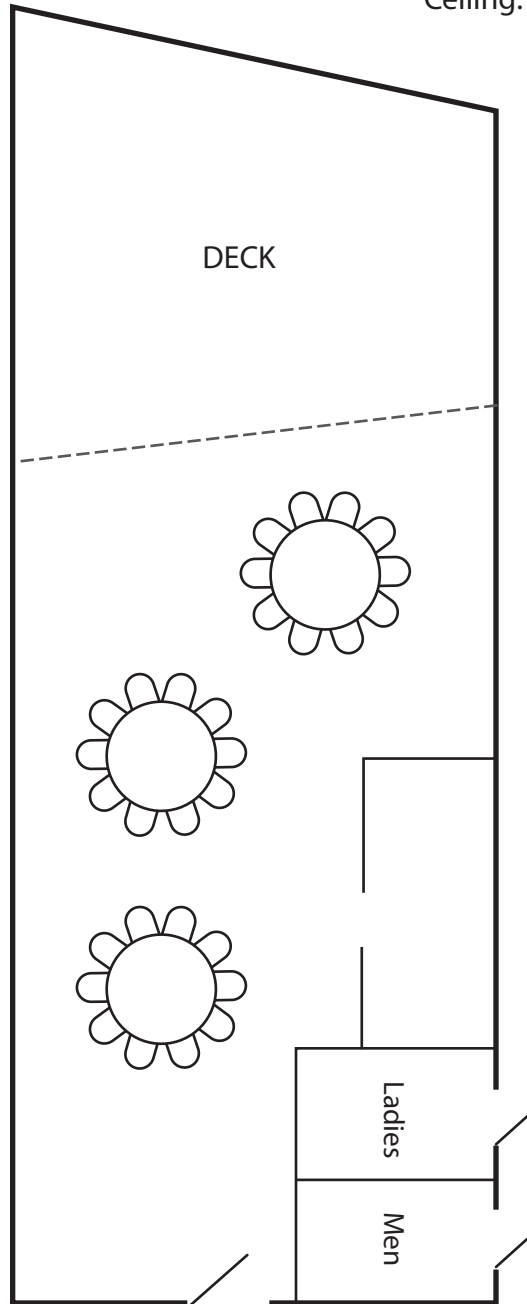

THE LAKESIDE ROOM

BANQUET SET

POOL AREA

Square feet:
Dimensions:
Ceiling:

480
15' x 30'
9'

Room Sets Available

Banquet	30
Classroom	20
Conference	26
Theater	30