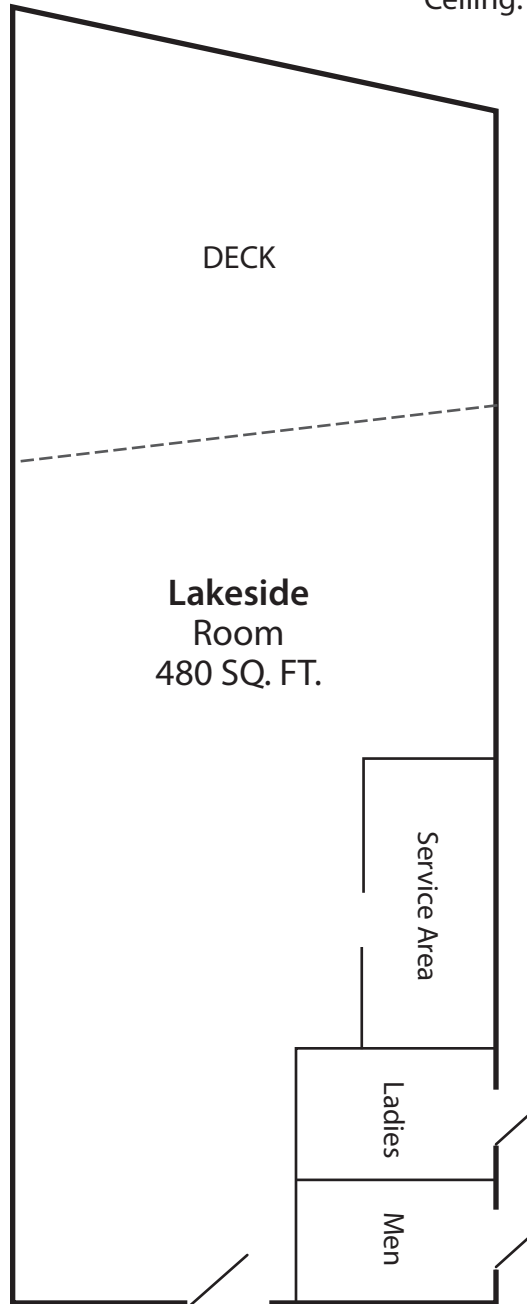

THE LAKESIDE ROOM

POOL AREA

Square feet: 480
Dimensions: 15' x 30'
Ceiling: 9'

Room Sets Available

Banquet	30
Classroom	20
Conference	26
Theater	30