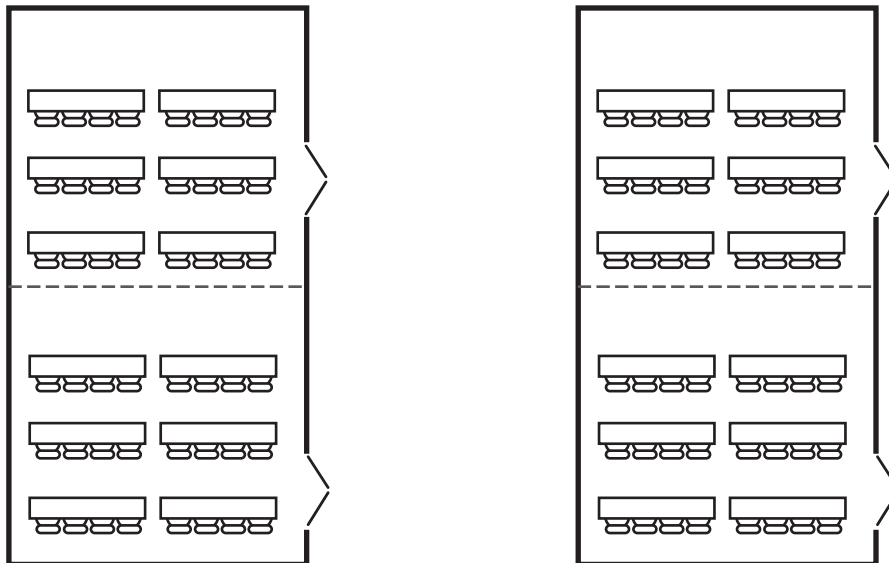

EAST/WEST ROOM

East or West

Square feet: 580 each
 Dimensions: 23' 3" x 25' each
 Ceiling: 9'

East and West Combined

Square feet: 1,160
 Dimensions: 46' 5" x 25'
 Ceiling: 9'

CLASSROOM SET

Room Sets Available		
Theater	100	(50 each room)
Classroom	56	(24 each room)
Banquet	90	(40 each room)
Hollow Square	40	(24 each room)
U Shape	36	(24 each room)